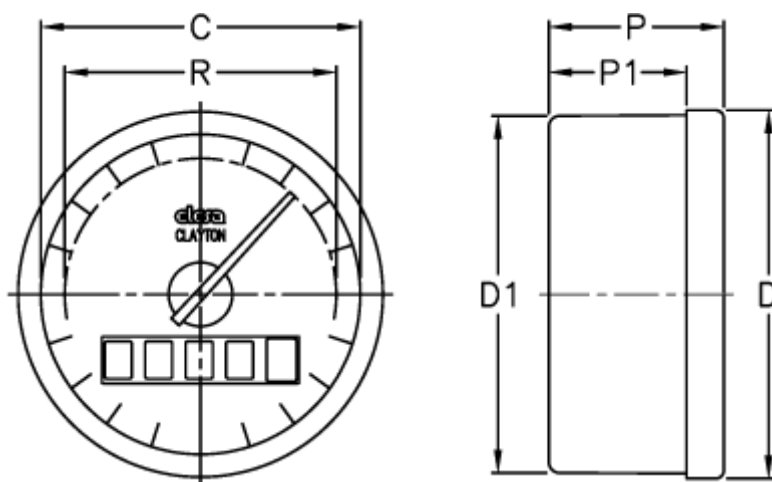

Data Sheet

Article number: 2307072741

Description: E+G Gravity indicator
GW12-0005.0-D

Measures

C	= 60
D	= 68.5
D1	= 67
Indicator accuracy	= 0,05
P	= 33
P1	= 26
R	= 51